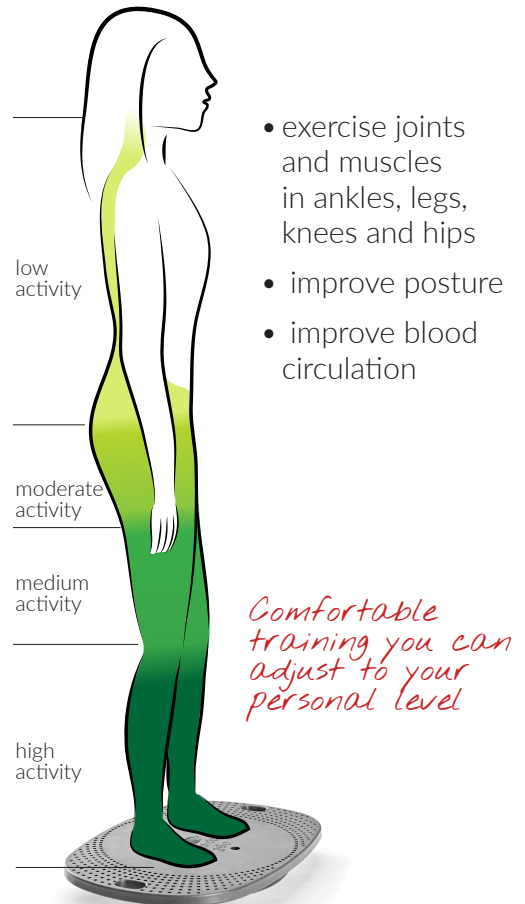

Exercise while sitting and standing

Ergonomic office products
Documented health effects

Sitting on Backapp chair

with your feet on the footplate you will:

Standing on Backapp 360

you will:

backapp

Backapp Smart

On Backapp Smart you sit tilting in all directions with your feet on a footplate padded with a soft damping material.

By turning the ball up or down you easily adjust the tilting movement.

The sitting position and the gentle motion ensure a wonderful sitting experience both with and without wheels.

The Backapp chair and the Backapp 360 balance board utilize the patented Backapp technology. A comfortable 360 degree tilting movement is achieved by the body balancing on the centrally positioned Backapp Ball surrounded by a soft ring-shaped damping cushion.

By turning the red knob in either direction you easily adjust the tilting movement.

The soft ring shaped damping device makes the tilting experience comfortable for all users.