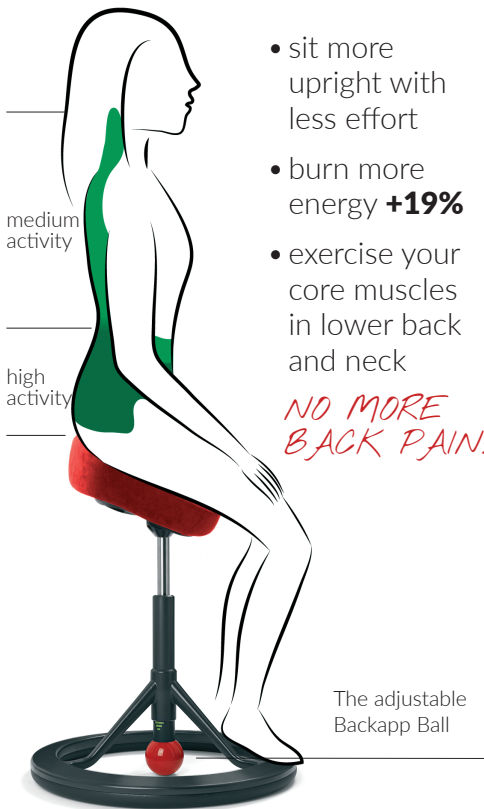

Exercise while sitting and standing

Ergonomic office products
Documented health effects

Sitting on Backapp chair

with your feet on the footplate you will:

Standing on Backapp 360

you will:

backapp

Backapp Smart

On Backapp Smart you sit tilting in all directions with your feet on a footplate padded with a soft damping material.

By turning the ball up or down you easily adjust the tilting movement.

The sitting position and the gentle motion ensure a wonderful sitting experience both with and without wheels.

The Backapp chair and the Backapp 360 balance board utilize the patented Backapp technology. A comfortable 360 degree tilting movement is achieved by the body balancing on the centrally positioned Backapp Ball surrounded by a soft ring-shaped damping cushion.

By turning the red knob in either direction you easily adjust the tilting movement.

The soft ring shaped damping device makes the tilting experience comfortable for all users.