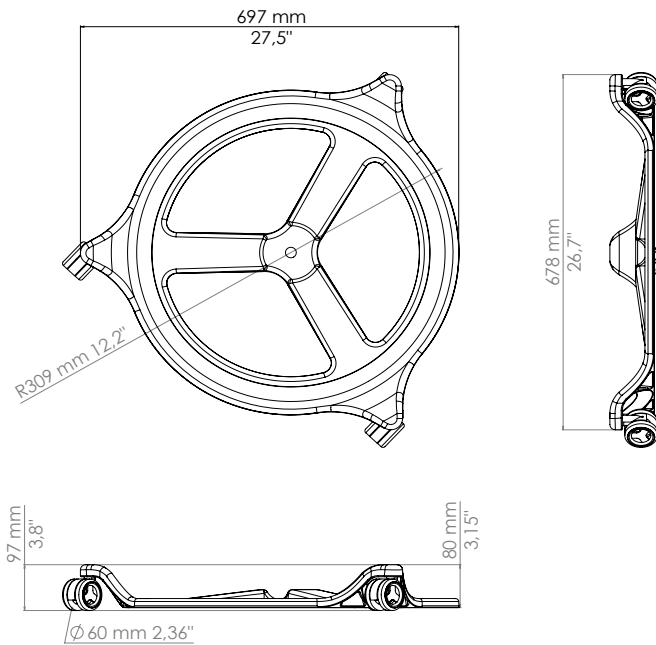

PRODUCT SPECIFICATION

Main body

99.9% recycled die-cast aluminum
Silver Grey powdercoated finish

Wheels

Gross & Frölich casters 45309 MOVE 60 classic
Body plastic black, soft wheel, black-grey 7022,
intervally braked, No Noise stem 11 mm x 19,5 mm
with double circlip 11,4 mm

Dimensions

Warranty

5 year limited warranty, based on maximum user weight
of 110 kgs / 250 lbs

Backapp Wheels

Backapp Wheels Silver
7300AM