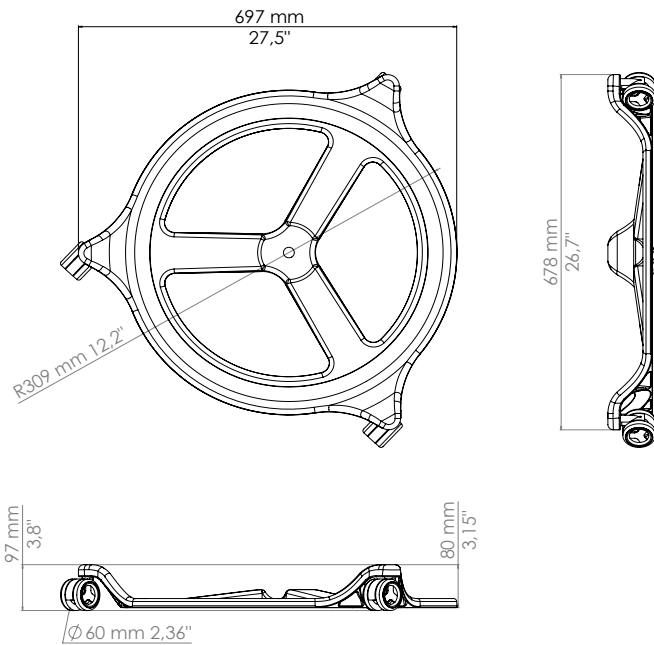

### Main body

99.9% recycled die-cast aluminum  
Black Grey powdercoated finish

### Wheels

Gross & Frölich casters 45309 MOVE 60 classic  
Body plastic black, soft wheel, black grey,  
intervally braked, No Noise stem 11 mm x 19,5 mm  
with double circlip 11,4 mm

### Dimensions